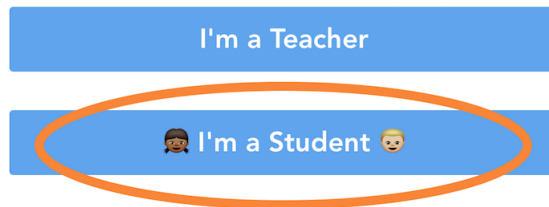

This QR code is the key
to your class.

Do **not** photograph or
share this code on social
media.

For classroom use only. Do NOT post on social media.

Seesaw

Student Sign In Instructions

Ev. Religion 3. Kl. Lindsey McC.

Open the Seesaw Class app. Or go to <https://app.seesaw.me> on your computer.

Choose "I'm a Student".

Scan this QR Code.

Do not photograph or share this code on social media